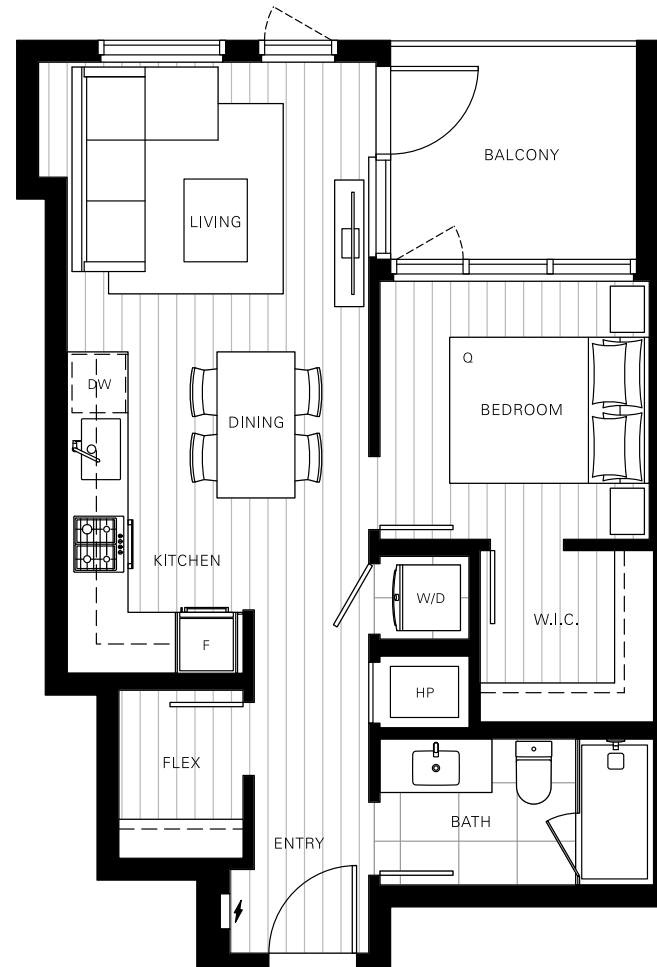

Plan B1b

1-Bedroom + Flex

Interior: 548 sf
 Exterior: 63 sf
 Total: 611 sf

The developer reserves the right to make changes and modifications to the information contained herein. Floorplans and floorplates are subject to change without notice. Please contact a developer sales representative for details. This is not an offering for sale, as an offering can only be made after the filing of a disclosure statement, and only in jurisdictions where qualified in accordance with applicable local laws. E.&O.E.