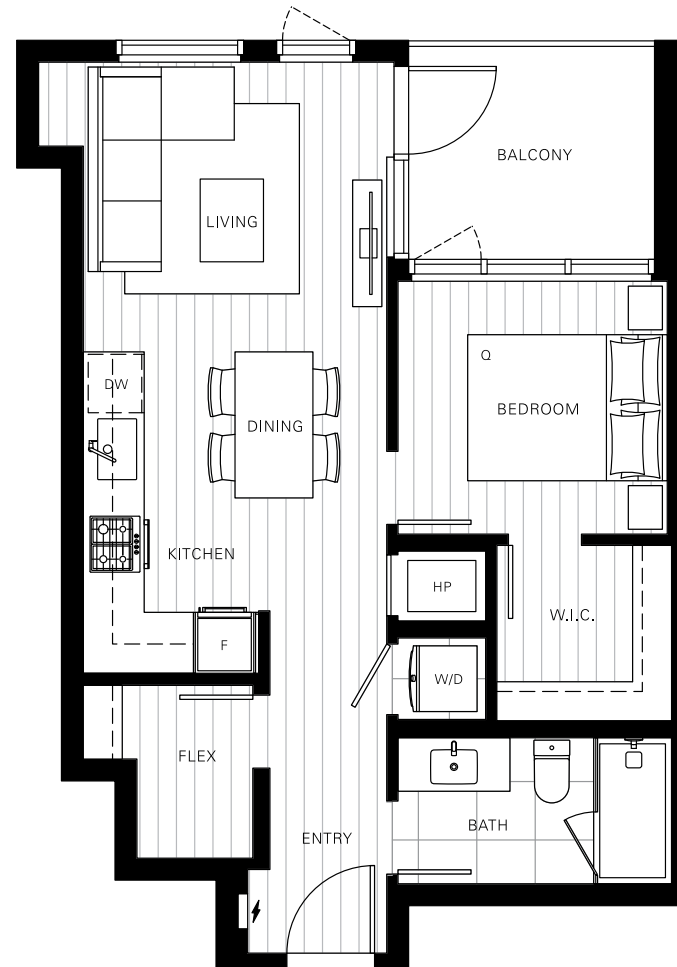

## Plan B2

1-Bedroom + Flex

Interior: 574 sf  
 Exterior: 63 sf  
 Total: 637 sf

The developer reserves the right to make changes and modifications to the information contained herein. Floorplans and floorplates are subject to change without notice. Please contact a developer sales representative for details. This is not an offering for sale, as an offering can only be made after the filing of a disclosure statement, and only in jurisdictions where qualified in accordance with applicable local laws. E.&O.E.