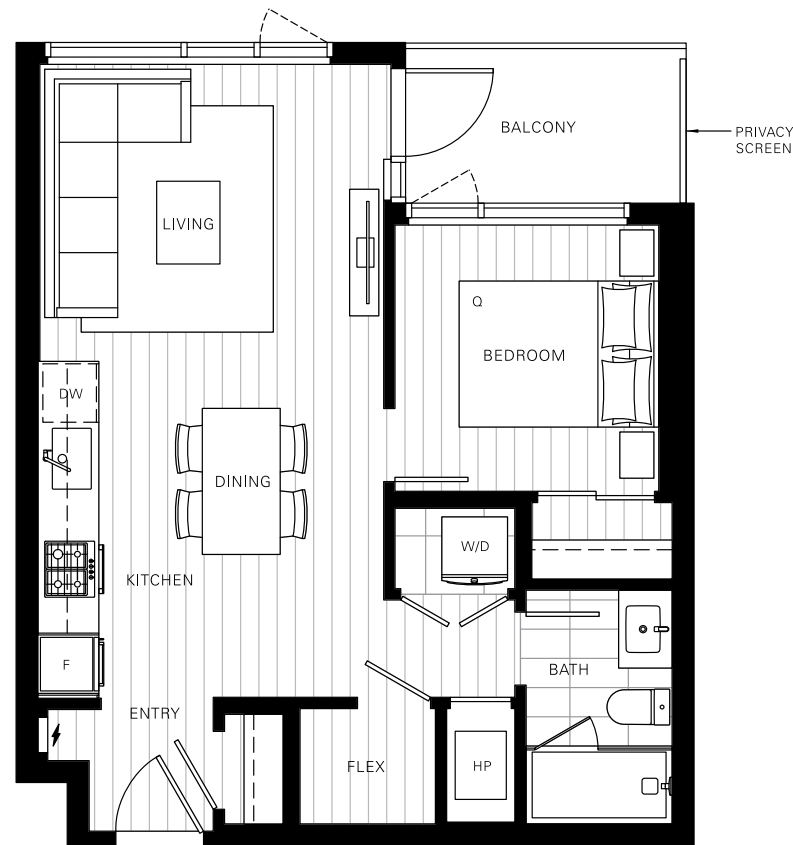

Plan B4

1-Bedroom + Flex

Level 34-58

Level 59-65

Interior: 561 sf
 Exterior: 52 sf
 Total: 613 sf

The developer reserves the right to make changes and modifications to the information contained herein. Floorplans and floorplates are subject to change without notice. Please contact a developer sales representative for details. This is not an offering for sale, as an offering can only be made after the filing of a disclosure statement, and only in jurisdictions where qualified in accordance with applicable local laws. E.&O.E.