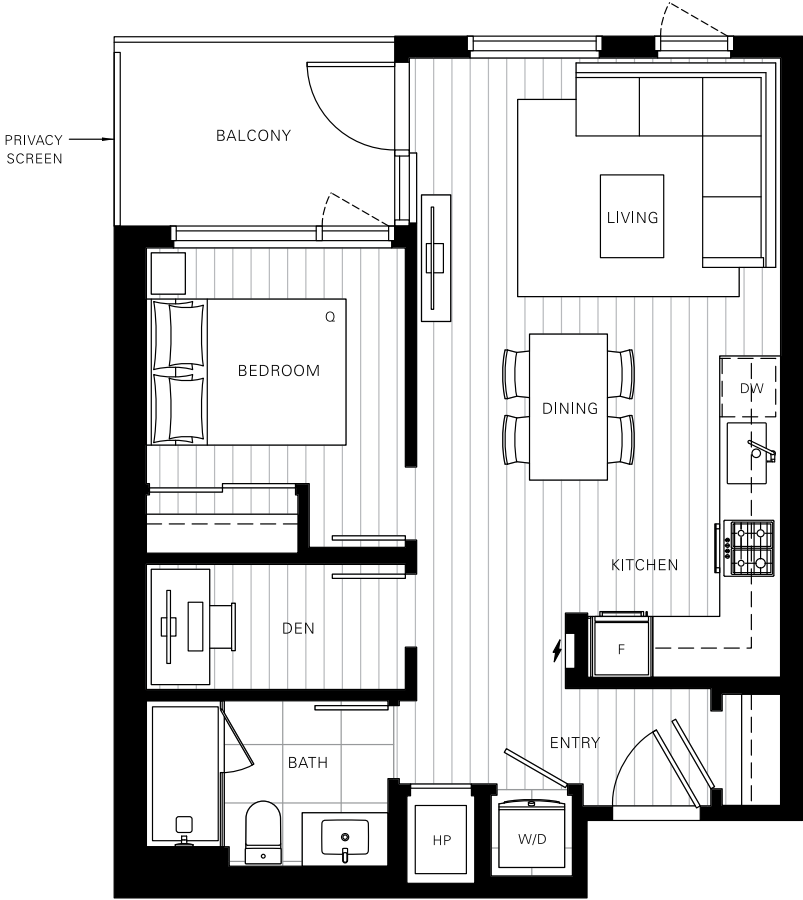

Plan C1 1-Bedroom + Den

Interior: 601 sf
Exterior: 62 sf
Total: 663 sf