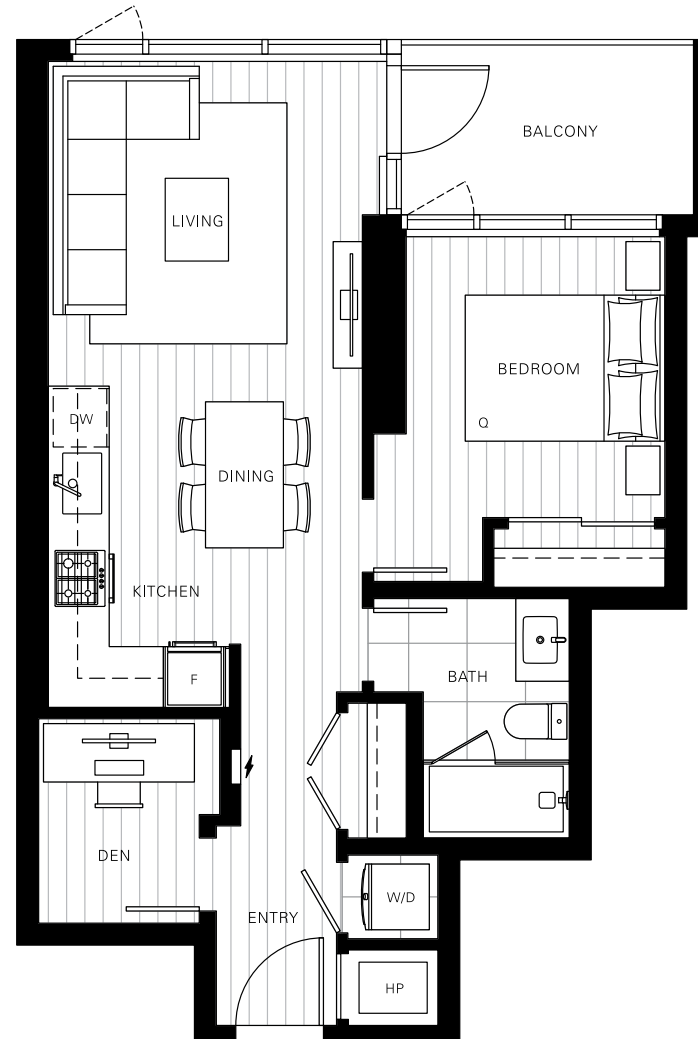

Plan C2

1-Bedroom + Den

Level 34-58

Level 59-65

Interior: 607 sf
 Exterior: 60 sf
 Total: 667 sf

The developer reserves the right to make changes and modifications to the information contained herein. Floorplans and floorplates are subject to change without notice. Please contact a developer sales representative for details. This is not an offering for sale, as an offering can only be made after the filing of a disclosure statement, and only in jurisdictions where qualified in accordance with applicable local laws. E.&O.E.